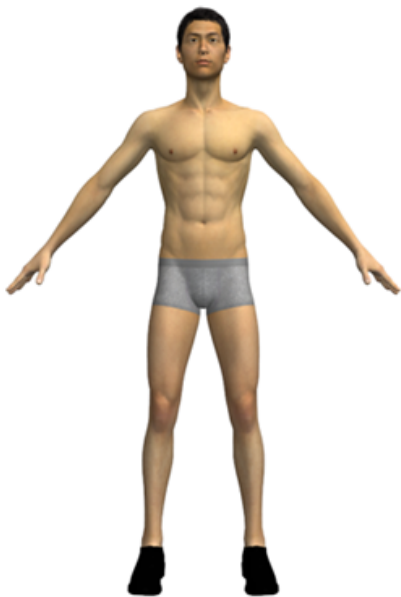

Avatar

Marvelous Designer provides 7 types of avatar by default, those being Female A, B, C, Male A, B, C and Kid.

▲ Female A

▲ Female B

▲ Female C

▲ Male A

▲ Male B

▲ Male C

▲ Kid